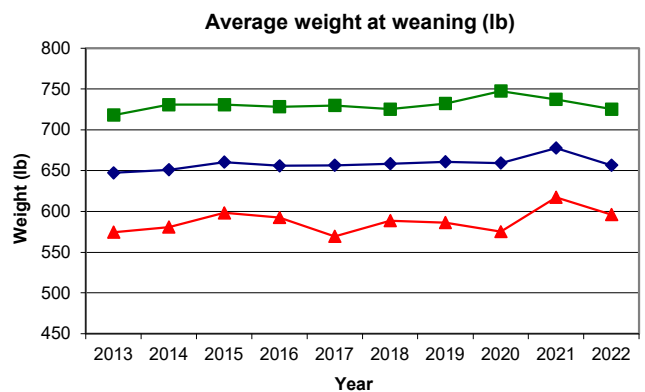

Evolution of provincial averages of monitored herds at PATBQ from 2013 to 2022 (Imperial system)

◆ Provincial average ■ First quarter average ▲ Last quarter average

Enterprises were classified (i.e. first / last quarter) based on their TEI.
Variables were analysed independently of each other.